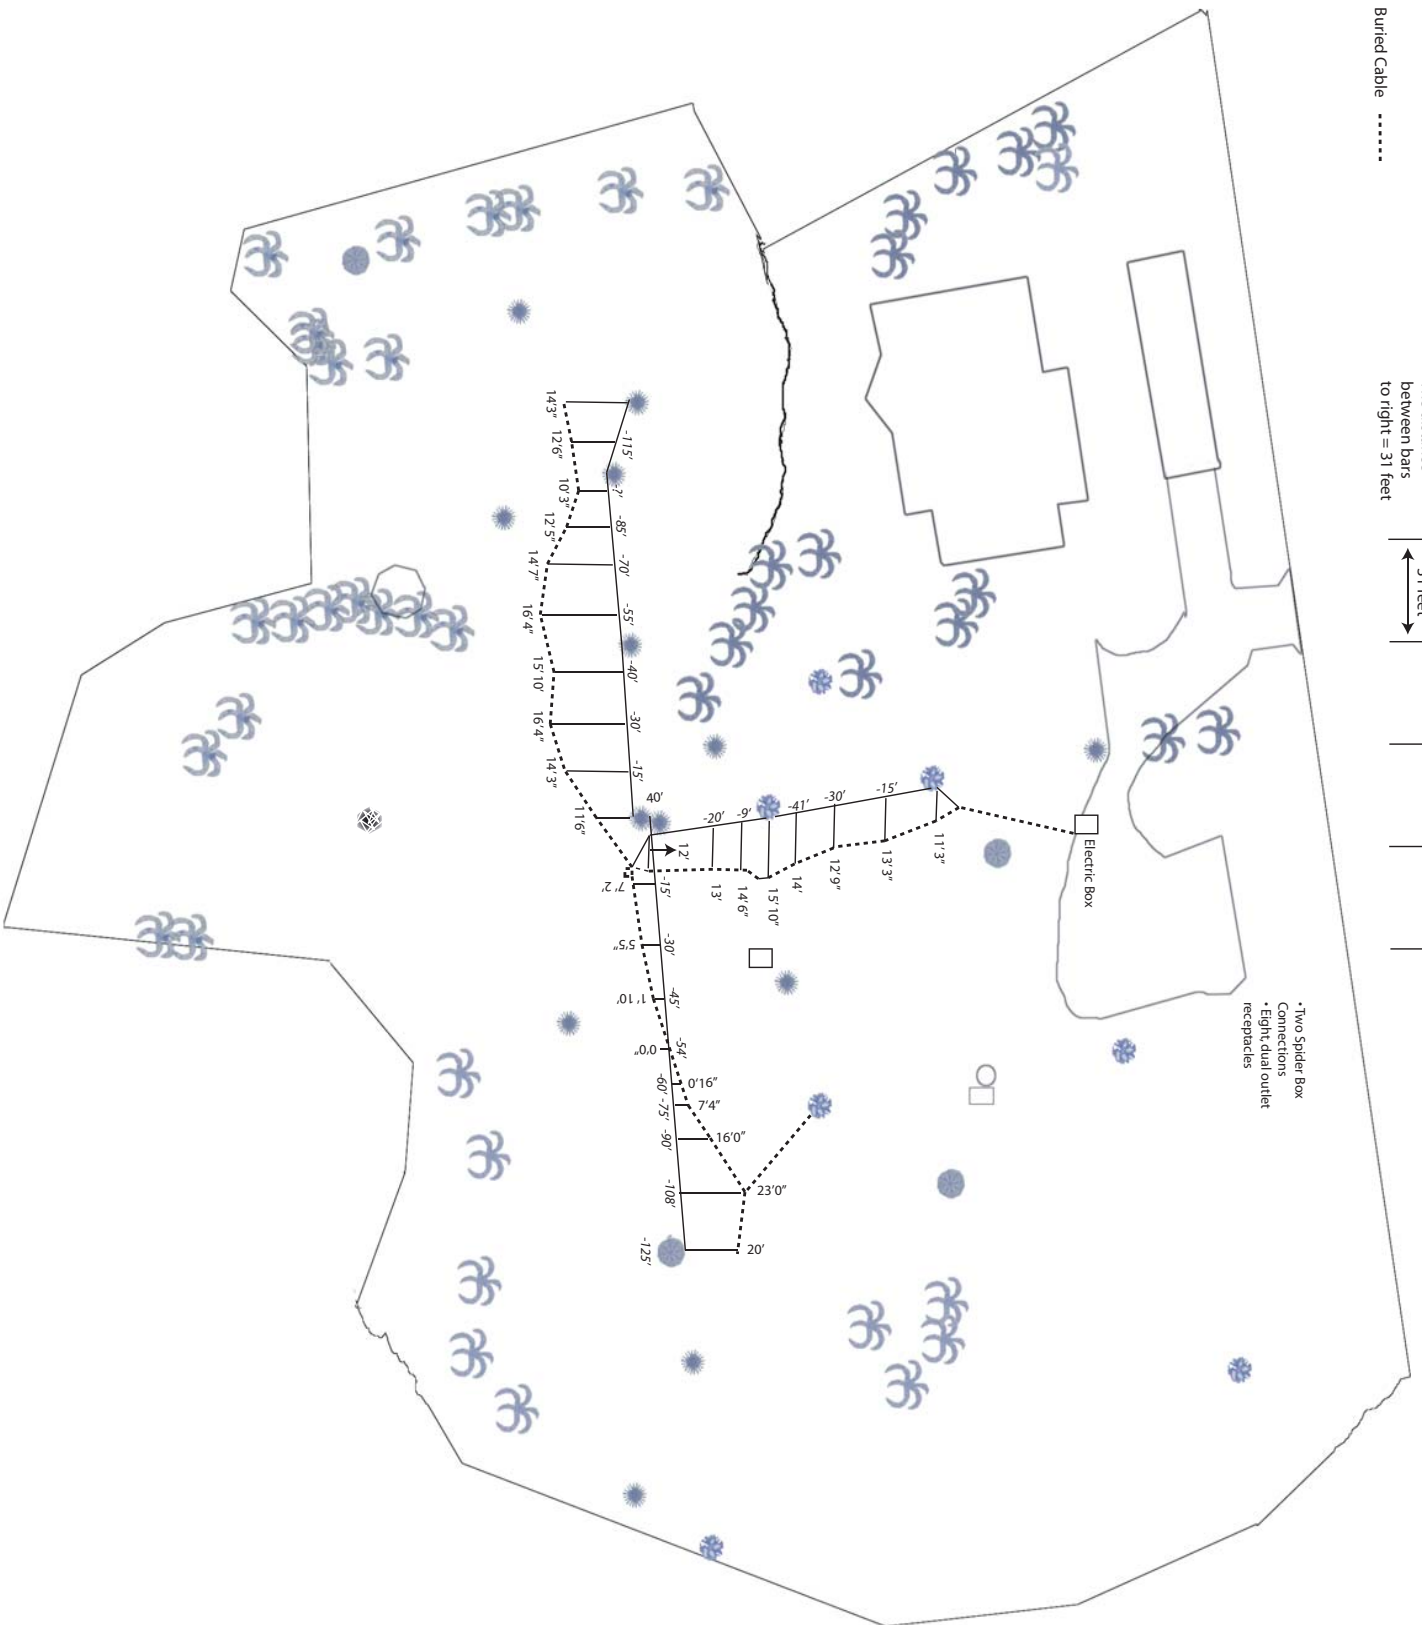

Buried Cable

The distance between bars to right = 31 feet

- Two Spider Box Connections
- Eight dual outlet receptacles